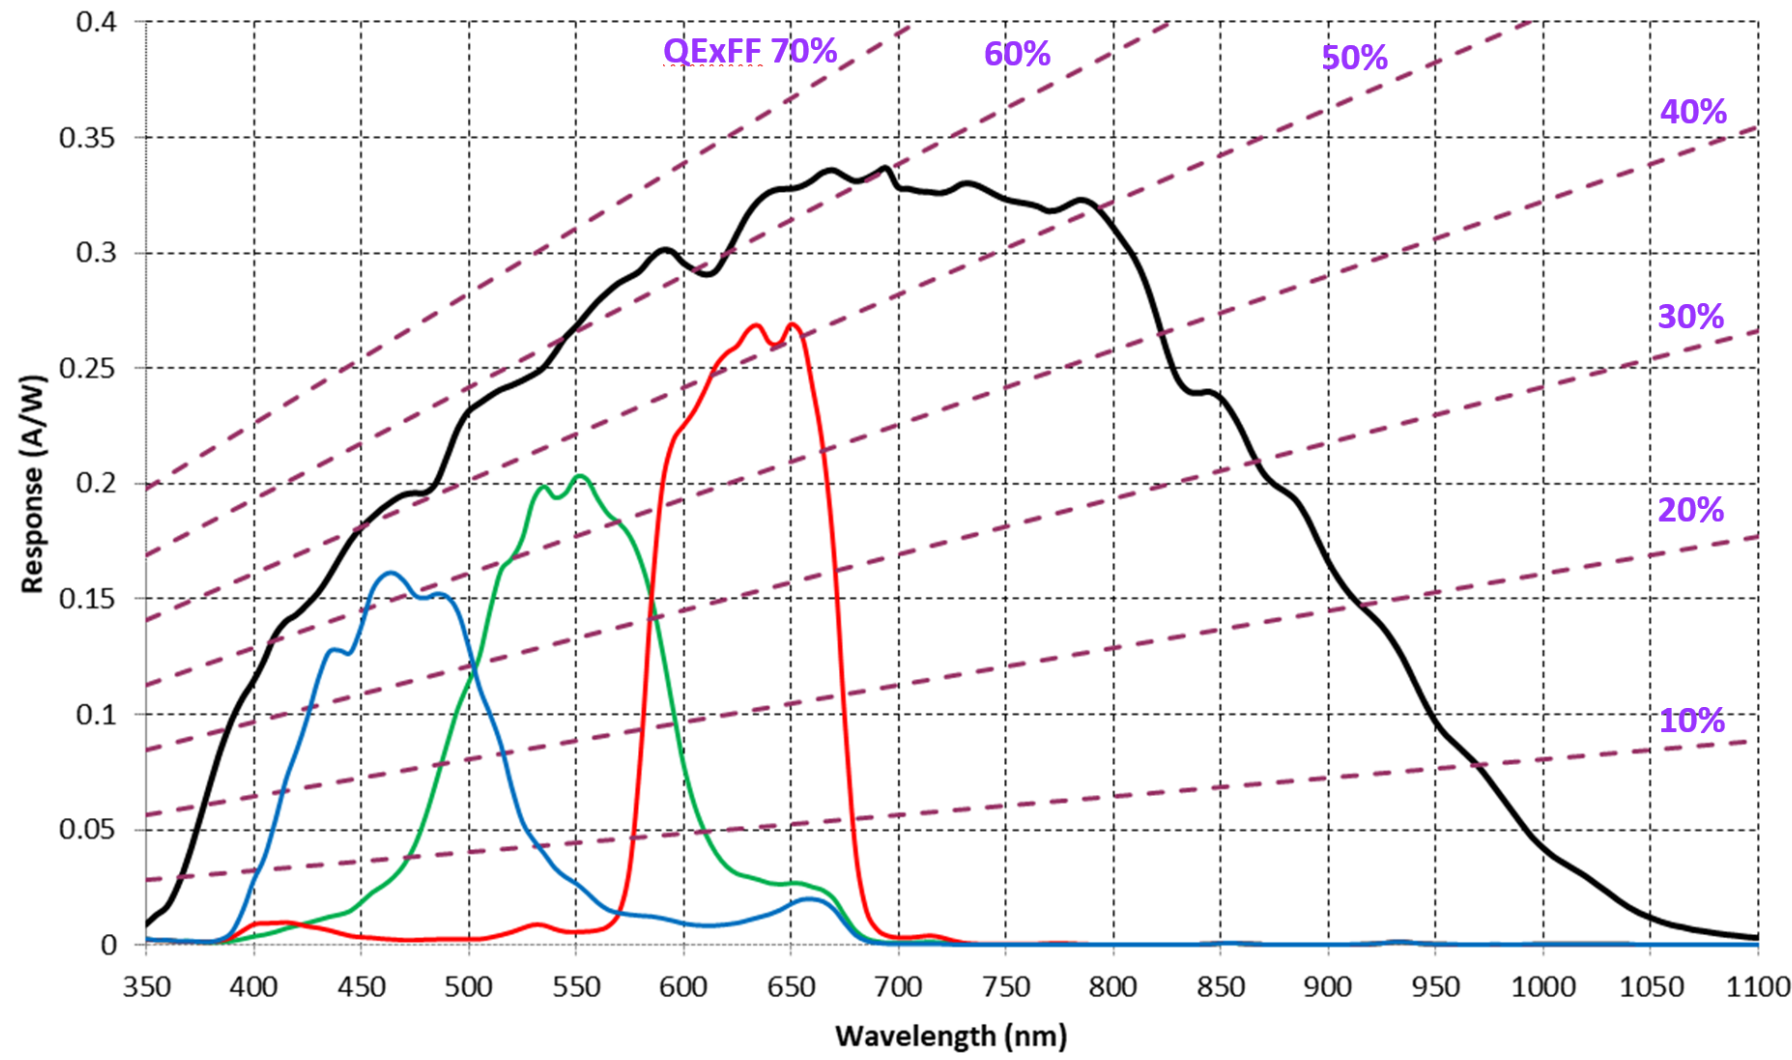

Spectral Response Curve Color and Monochrome

Phantom VEO 610, 1010, 1310

Spectral Response Curve Color and Monochrome

Phantom VEO 610, 1010, 1310