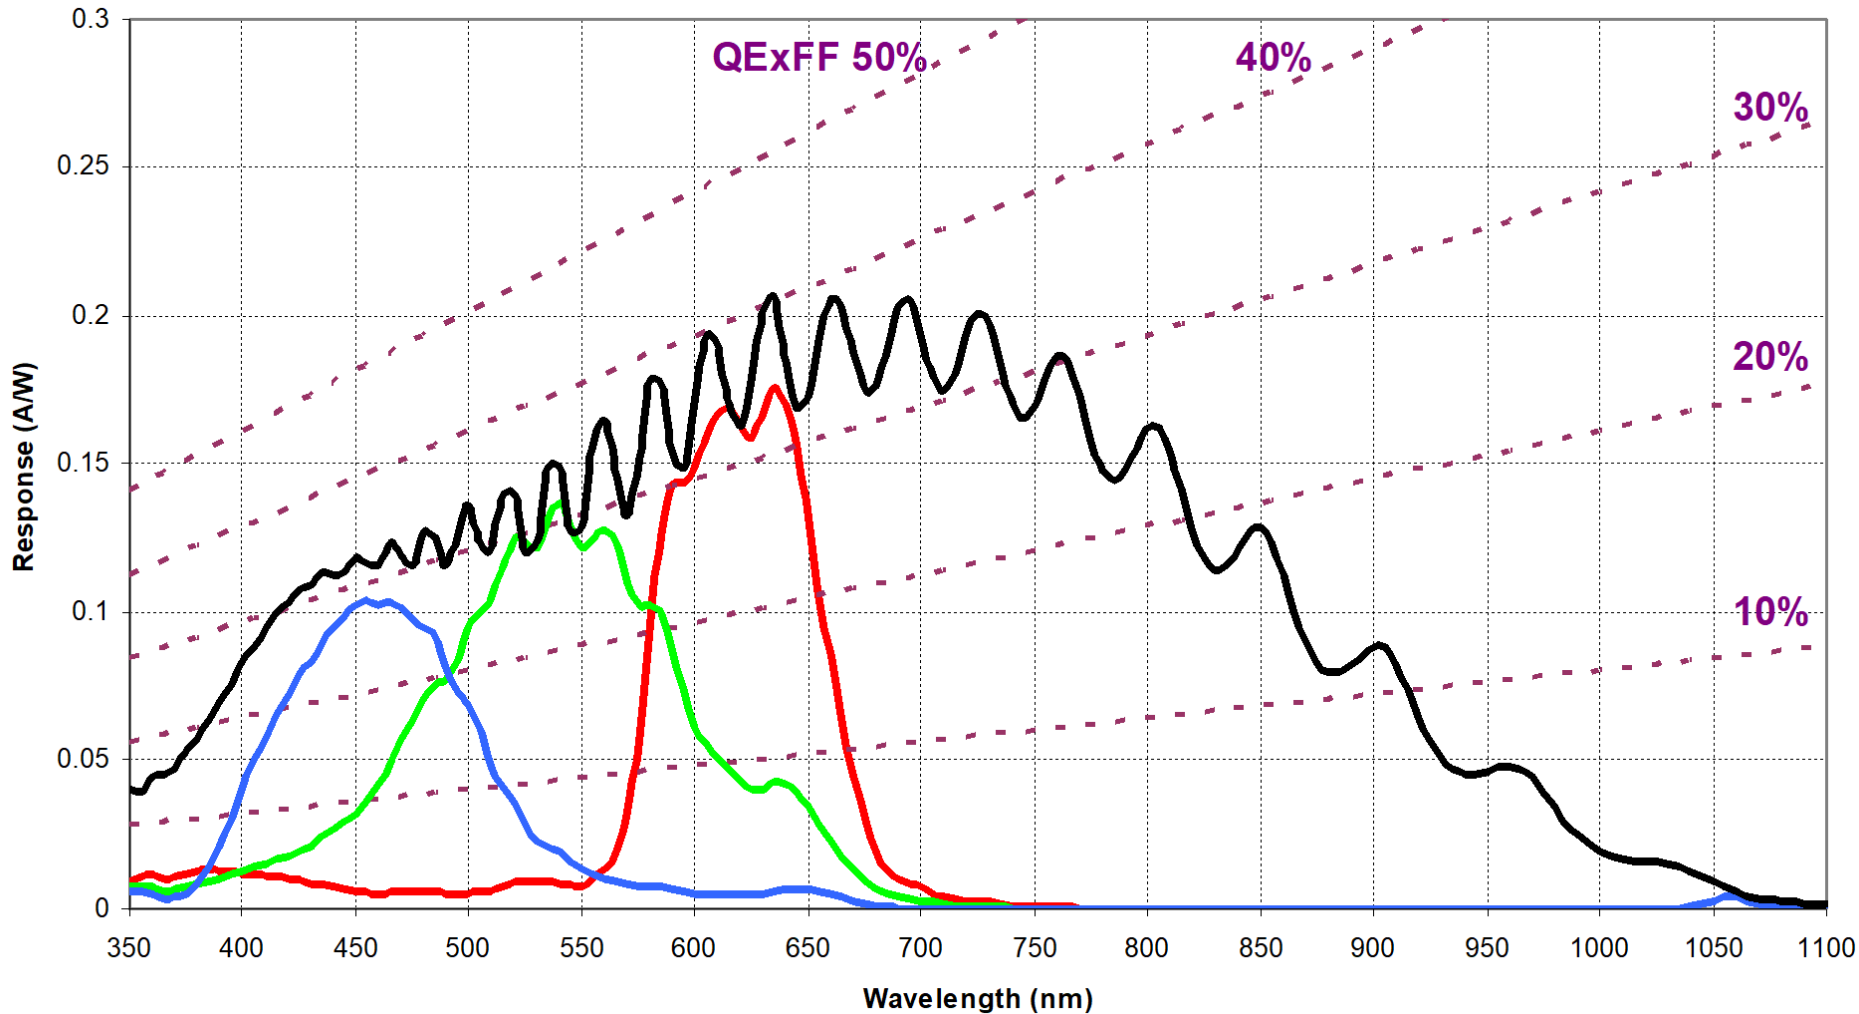

# Spectral Response Curve Color and Monochrome